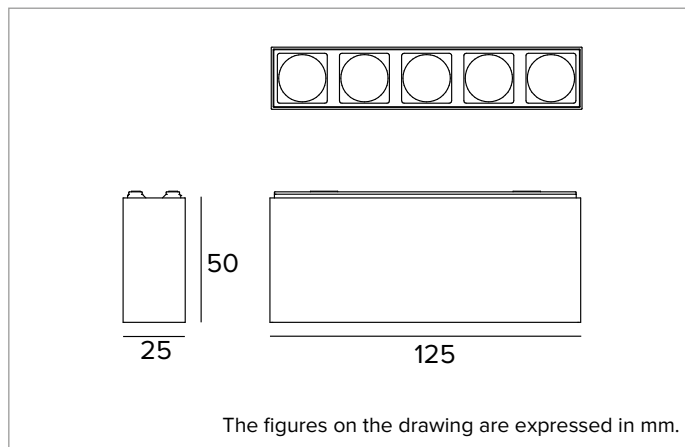

SOURCE

Hugh efficiency Ra90 LED Emitter.

Energy efficiency class: F

Nominal power: 7,3W

Nominal flux: 704lm

Colour rendering index: 90

Rf: 90.9

Rg: 101.1

CCT nominal: 4000K

SDCM: 2

Lifetime (L80/B10): >50000h tq +25°C

ILLUMINOTECHNICAL CHARACTERISTICS

The medium wide flood optical system has acrylic lenses and a black polycarbonate frame. The light is suitable for installation in work environments UGR<19 (EN12464-1).

Optic: LENS

Beam angles: MWFL

Optical efficiency: 72%

Fixture flux: 508lm

Luminous efficacy: 61lm/W

Photobiological safety: Compliant with RG1 low risk group

MECHANICAL CHARACTERISTICS

White painted die-cast aluminium body. Multiple fixed light, 125x25mm.

Colour and finish: Plaster white

Dimensions: 25x125mm

Weight: 0.13Kg

Version: 5X STANDARD

Degree of protection: IP20

ELECTRICAL CHARACTERISTICS

Fixture Power: 8W

Power supply: 48Vdc

Insulation Class: CLASS 3

Class F: YES

Ambient temperature: 0°C / +25°C

INSTALLATION

Extremely rapid, versatile and simple mechanical and electrical coupling system using magnets which support the fixture on the Power Track and feed power inside the fixture on all versions.

NOTES

110-277Vac version available on request.

WARRANTY

5 years.

Due to the technological evolution of the electronic components, the data provided may be updated, and as such, confirmation must be requested during the order process.

Luminous flux and power supply have +/-10% tolerances with respect to the indicated value. tq +25°C (CIE 121).

We reserve the right to make technical changes.

Targetti Sankey S.r.l.
Via Pratese, 164
50145 Firenze - Italy
Tel: +39 055 37911
targetti.com
targetti@targetti.com

CCIAA Firenze
Share Capital:
€ 500.000,00
VAT N. (IT):
01537660480
R.E.A: FI-275656

TARGETTI